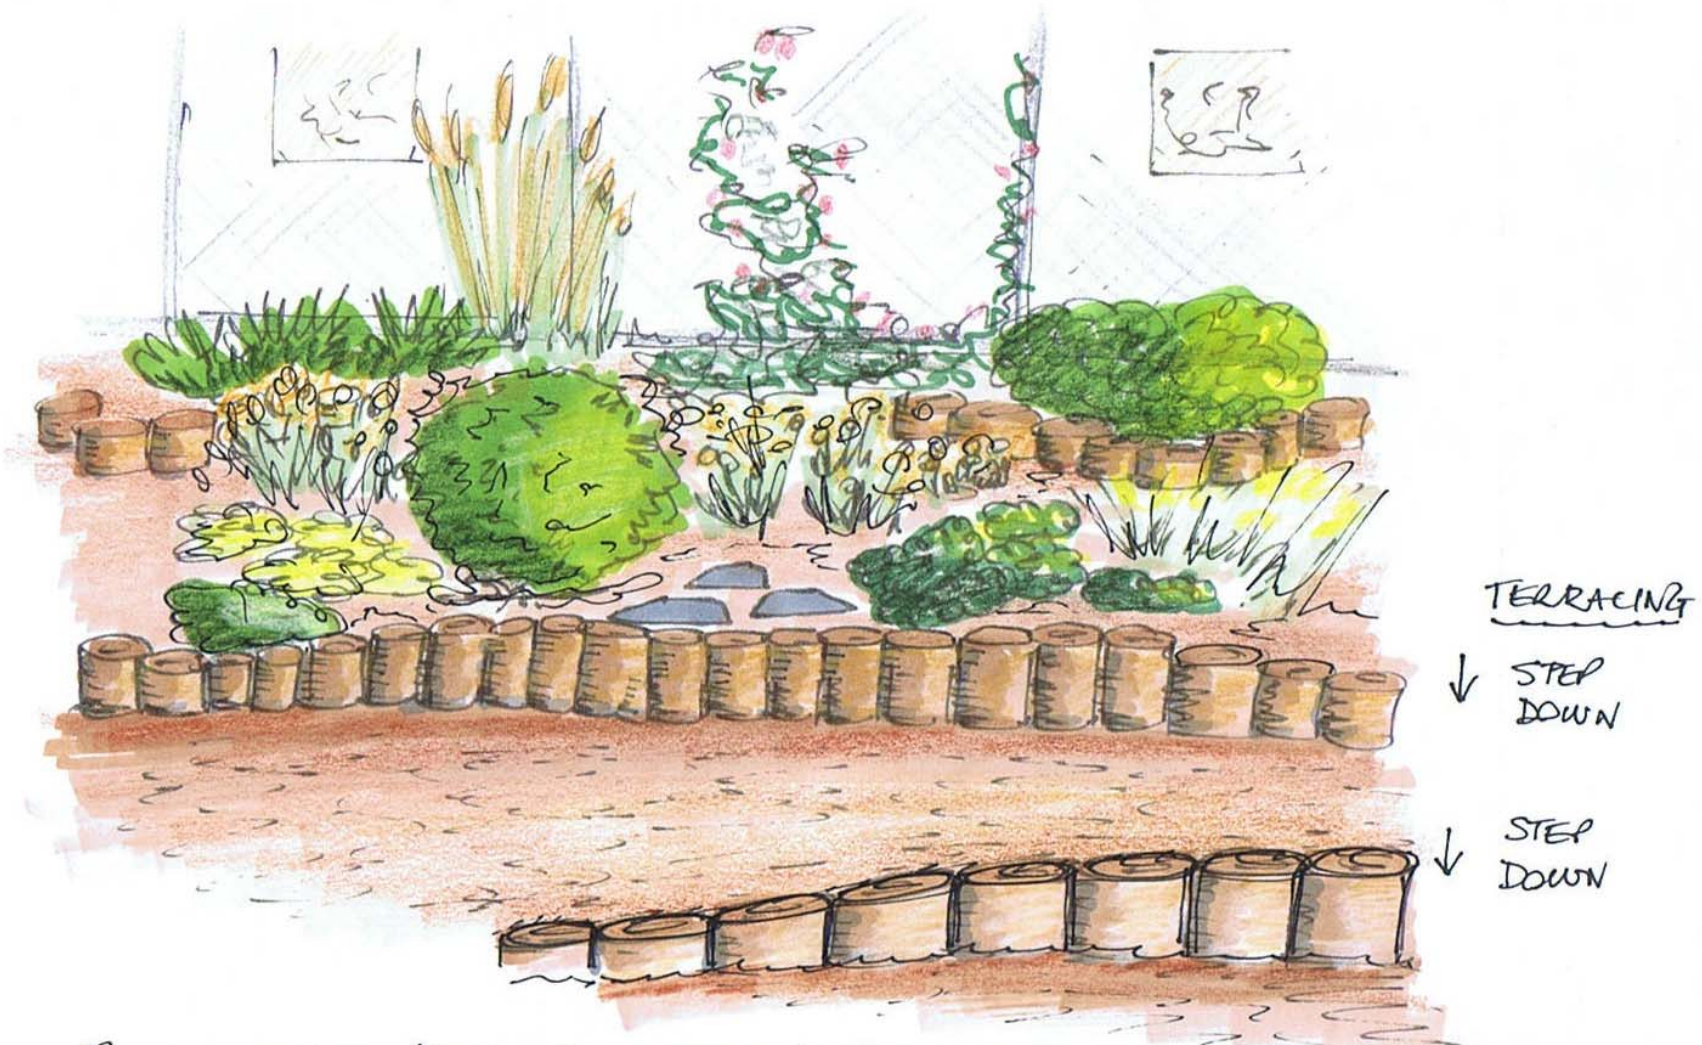

RUNNYMEDE KINDERGARDEN  
 "A JOURNEY THROUGH THE  
 SENSES" CONCEPT SKETCH  
 GREEN BEAN LANDSCAPE DESIGN  
 APRIL 2010 1/8" = 1'-0"

RUNNYMEDE KINDER-GARDEN SKETCH  
GREEN BEAN // APRIL 2010